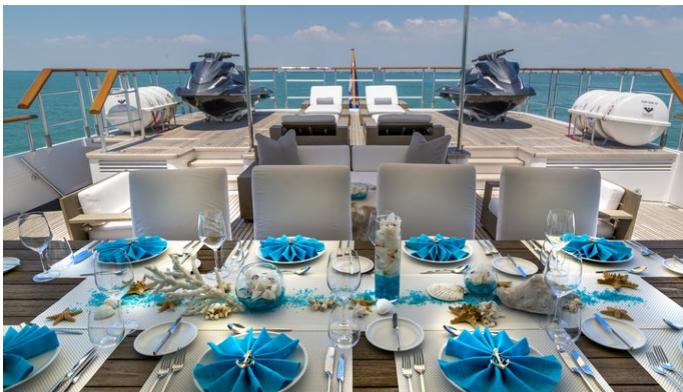

MORE PHOTOS, VIDEO OR INTERACTIVE DECK PLANS: