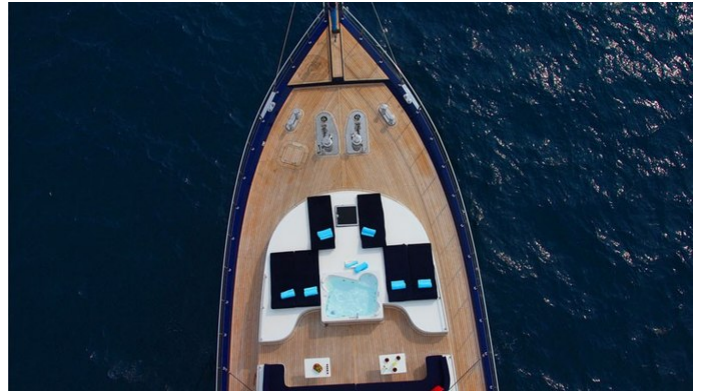

PERLA DEL MARE

Yacht Charter Details for 'Perla del Mare', the 42.2m Superyacht built by Saba

SPECIFICATIONS

LENGTH
42.2m / 138'5

BEAM
9m / 29'6

DRAFT
3.9m / 12'10

YEAR
2010

REFIT

CRUISING SPEED
11 Knots

ACCOMMODATION

GUESTS	CABINS	CREW
12	6	7

CABIN CONFIGURATION

1 Master	1 VIP
2 Double	2 Twin

CHARTER RATES

SUMMER
from
€65,000 / week + expenses

WINTER
from
€55,000 / week + expenses

Details correct as of 20 Sep, 2024

FOR MORE INFORMATION:

[CLICK HERE](#) 

or SCAN QR CODE

MORE PHOTOS, VIDEO OR INTERACTIVE DECK PLANS:

[CLICK HERE](#)

PERLA DEL MARE YACHT CHARTER

Superyacht PERLA DEL MARE was built in 2010 by Saba. She is a 42.2m / 138'5 Custom sail yacht with exterior design by Naval Studio and interior styling by Sabahattin Ucar Naval Studio . Perla del Mare offers accommodation for up to 12 guests in 6 cabins with additional room for her crew of 7. She features a variety of amenities to ensure comfortable charter vacations, including, Air Conditioning, WiFi connection on board & Deck Jacuzzi. She also carries an impressive collection of toys as listed below.

PERLA DEL MARE AMENITIES & TOYS

Jacuzzi

Wi-Fi

Deck Jacuzzi

Air Conditioning

For a full up-to-date list of leisure facilities or amenities onboard Sail Yacht Perla del Mare please contact your Yacht Charter Broker prior to booking your vacation. If there is a particular water toy that you would like, but it is not listed, then it may be possible to rent this equipment for you.