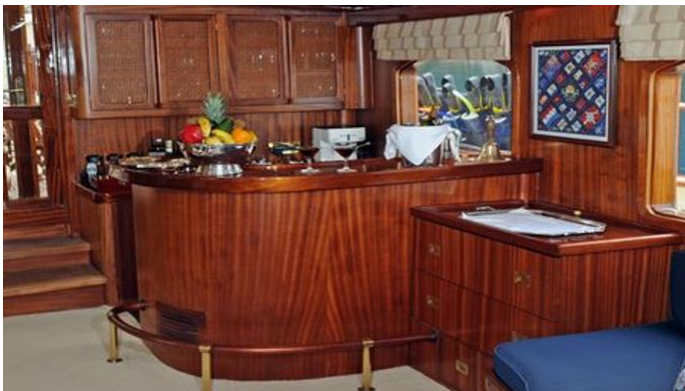

Details correct as of 20 Sep, 2024

FOR MORE INFORMATION:

[CLICK HERE](#) 

or SCAN QR CODE

MORE PHOTOS, VIDEO OR INTERACTIVE DECK PLANS:

[CLICK HERE](#)

OFELIA YACHT CHARTER

Superyacht OFELIA was built in 2000 by Anadolu Shipyard. She is a 36m / 118'1 Custom sail yacht with exterior design by Soyaslan Marine . Ofelia offers accommodation for up to 10 guests in 6 cabins with additional room for her crew of 6. She features a variety of amenities to ensure comfortable charter vacations, including, Air Conditioning & WiFi connection on board. She also carries an impressive collection of toys as listed below.

OFELIA AMENITIES & TOYS

Wi-Fi

Satcom

Air Conditioning

Satellite TV

Games Consoles

For a full up-to-date list of leisure facilities or amenities onboard Sail Yacht Ofelia please contact your Yacht Charter Broker prior to booking your vacation. If there is a particular water toy that you would like, but it is not listed, then it may be possible to rent this equipment for you.