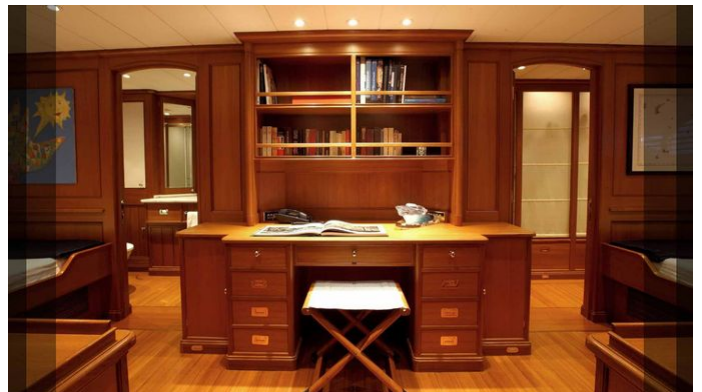

[CLICK HERE](#)

or SCAN QR CODE

MORE PHOTOS, VIDEO OR INTERACTIVE DECK PLANS:

[CLICK HERE](#)

HERITAGE M YACHT CHARTER

Superyacht HERITAGE M was built in 2000 by Perini Navi. She is a 33.5m / 109'11 Custom sail yacht with exterior design by Perini Navi and interior styling by Perini Navi . Heritage M offers accommodation for up to 8 guests in 3 cabins with additional room for her crew of 4. She features a variety of amenities to ensure comfortable charter vacations, including, Air Conditioning & WiFi connection on board. She also carries an impressive collection of toys as listed below.

HERITAGE M AMENITIES & TOYS

Wi-Fi

Ipod Docking

Air Conditioning

Satellite TV

For a full up-to-date list of leisure facilities or amenities onboard Sail Yacht Heritage M please contact your Yacht Charter Broker prior to booking your vacation. If there is a particular water toy that you would like, but it is not listed, then it may be possible to rent this equipment for you.