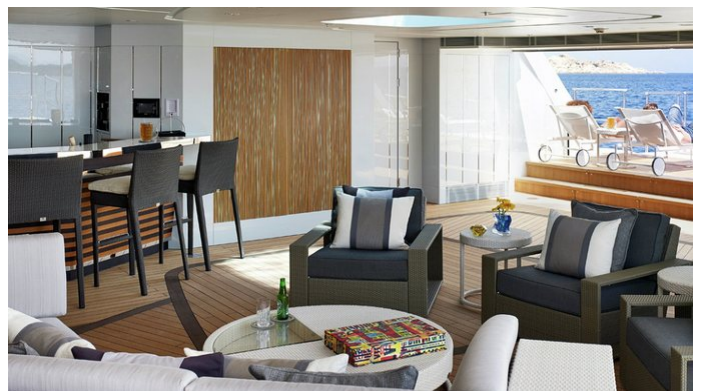

MORE PHOTOS, VIDEO OR INTERACTIVE DECK PLANS:

This document is not contractual. The yacht charters and their particulars displayed in the results above are displayed in good faith and whilst believed to be correct are not guaranteed. YachtCharterFleet.com does not warrant or assume any legal liability or responsibility for the accuracy, completeness, or usefulness of any information and/or images displayed. All information is subject to change without notice and is without warranty. Your preferred charter broker should provide you with yacht specifications, brochure and rates for your chosen dates during your charter yacht selection process. Starting prices are shown in a range of currencies for a one-week charter, unless otherwise indicated.