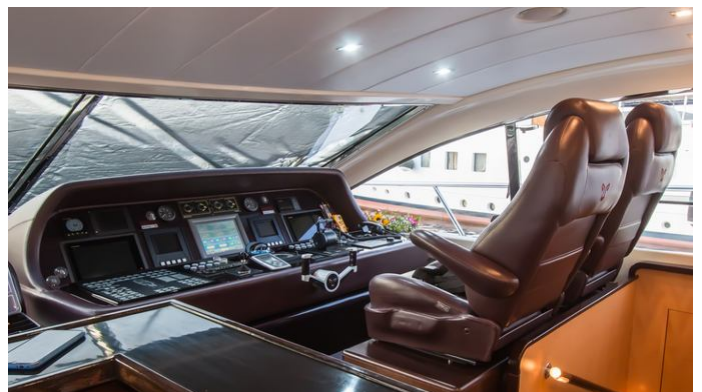

MORE PHOTOS, VIDEO OR INTERACTIVE DECK PLANS: