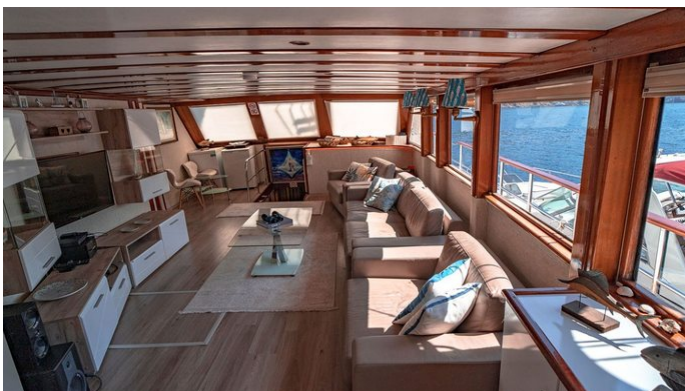

CRUISING SPEED
10 Knots

ACCOMMODATION

GUESTS	CABINS	CREW
12	6	5

CABIN CONFIGURATION

1 Master 4 Double
2 Twin

CHARTER RATES

SUMMER
from
€21,000 / week + expenses

WINTER
from
€21,000 / week + expenses

Details correct as of 20 Sep, 2024

FOR MORE INFORMATION:

[CLICK HERE](#) 

or SCAN QR CODE

MORE PHOTOS, VIDEO OR INTERACTIVE DECK PLANS:

[CLICK HERE](#)

WHITE SWAN YACHT CHARTER

Superyacht WHITE SWAN was built in 2004 by Mutludur Yachting. She is a 32m / 105' Custom motor/sailer yacht with exterior design by . White Swan offers accommodation for up to 12 guests in 6 cabins with additional room for her crew of 5. She features a variety of amenities to ensure comfortable charter vacations, including, Air Conditioning & WiFi connection on board. She also carries an impressive collection of toys as listed below.

WHITE SWAN AMENITIES & TOYS

Wi-Fi

Air Conditioning

BBQ

For a full up-to-date list of leisure facilities or amenities onboard Motor/Sailer Yacht White Swan please contact your Yacht Charter Broker prior to booking your vacation. If there is a particular water toy that you would like, but it is not listed, then it may be possible to rent this equipment for you.