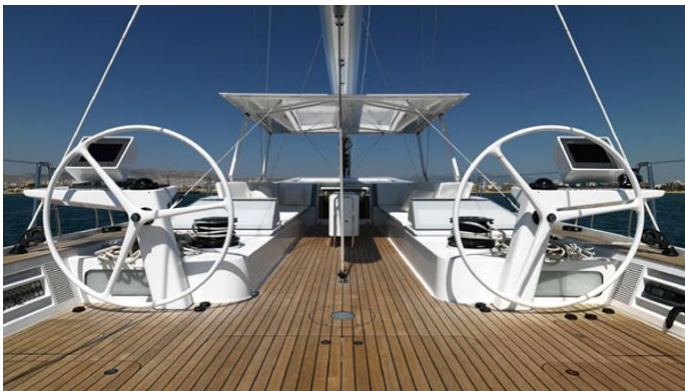

POLYTROPON II

Yacht Charter Details for 'Polytropon II', the 24.99m Superyacht built by Nautor's Swan

SPECIFICATIONS

LENGTH
24.99m / 82'

BEAM
5.79m / 19'

DRAFT
3.96m / 13'

YEAR
2008

REFIT
2017

CRUISING SPEED
10 Knots

ACCOMMODATION

| GUESTS | CABINS | CREW |
|--------|--------|------|
| 6 | 3 | 4 |

CABIN CONFIGURATION
3 Twin

CHARTER RATES

SUMMER
from
€45,000 / week + expenses

WINTER
from
€45,000 / week + expenses

Details correct as of 20 Sep, 2024

FOR MORE INFORMATION:

[CLICK HERE](#) 

or SCAN QR CODE

MORE PHOTOS, VIDEO OR INTERACTIVE DECK PLANS:

[CLICK HERE](#)

POLYTROPON II YACHT CHARTER

Superyacht POLYTROPON II was built in 2008 by Nautor's Swan. She is a 24.99m / 82' Swan 82 sail yacht with exterior design by . Polytropon II offers accommodation for up to 6 guests in 3 cabins with additional room for her crew of 4. She features a variety of amenities to ensure comfortable charter vacations, including Air Conditioning. She also carries an impressive collection of toys as listed below.

POLYTROPON II AMENITIES & TOYS

Air Conditioning

For a full up-to-date list of leisure facilities or amenities onboard Sail Yacht Polytropon II please contact your Yacht Charter Broker prior to booking your vacation. If there is a particular water toy that you would like, but it is not listed, then it may be possible to rent this equipment for you.