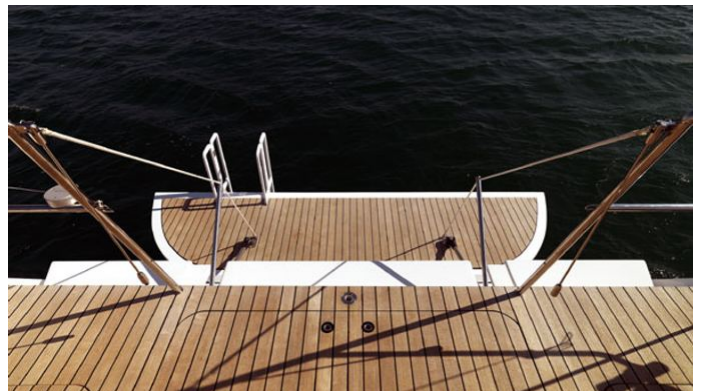

MORE PHOTOS, VIDEO OR INTERACTIVE DECK PLANS:

[CLICK HERE](#)