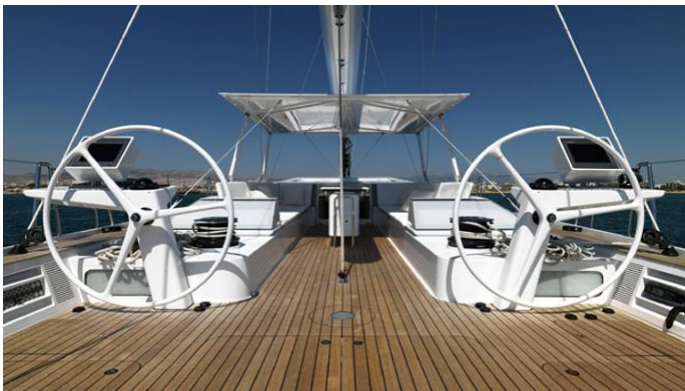

MORE PHOTOS, VIDEO OR INTERACTIVE DECK PLANS:

[CLICK HERE](#)