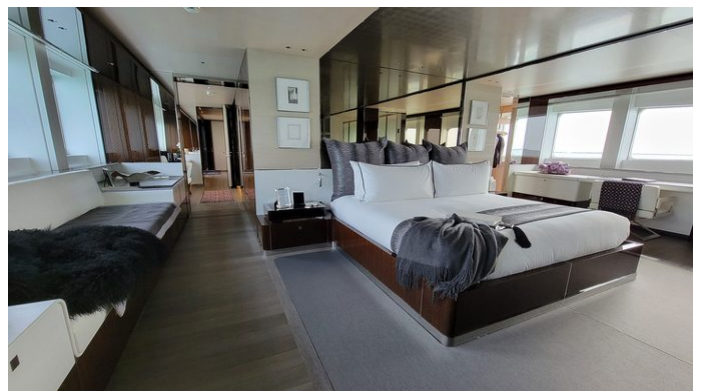

CRUISING SPEED
14 Knots

ACCOMMODATION

GUESTS	CABINS	CREW
10	5	9

CABIN CONFIGURATION

1 Master	2 VIP
2 Twin	

CHARTER RATES

SUMMER
from
\$230,000 / week + expenses

WINTER
from
\$230,000 / week + expenses

Details correct as of 19 Sep, 2024

FOR MORE INFORMATION:

[CLICK HERE](#) 

or SCAN QR CODE

MORE PHOTOS, VIDEO OR INTERACTIVE DECK PLANS:

[CLICK HERE](#)

KNIGHT YACHT CHARTER

Superyacht KNIGHT was built in 2011 by Heesen. She is a 49.68m / 163' 5000 Aluminium motor yacht with exterior design by Omega Architects and interior styling by Remi Tessier . Knight offers accommodation for up to 10 guests in 5 cabins with additional room for her crew of 9. She features a variety of amenities to ensure comfortable charter vacations, including Sun Deck. She also carries an impressive collection of toys as listed below.