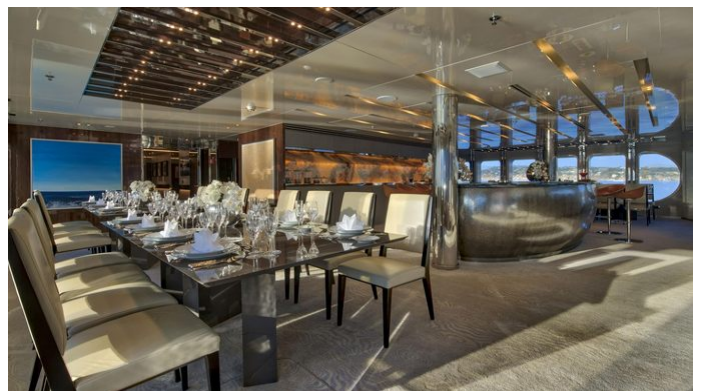

MORE PHOTOS, VIDEO OR INTERACTIVE DECK PLANS: