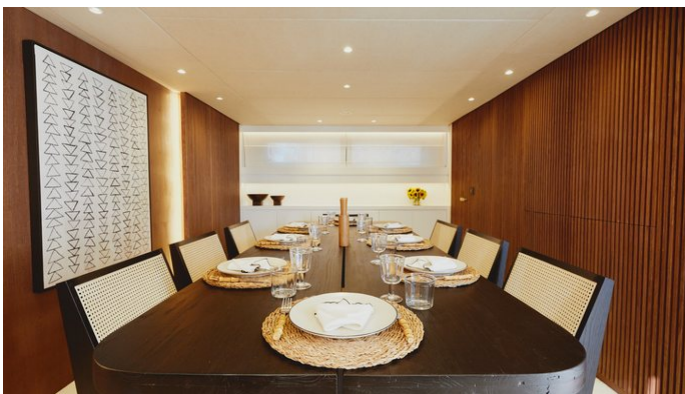

MORE PHOTOS, VIDEO OR INTERACTIVE DECK PLANS: