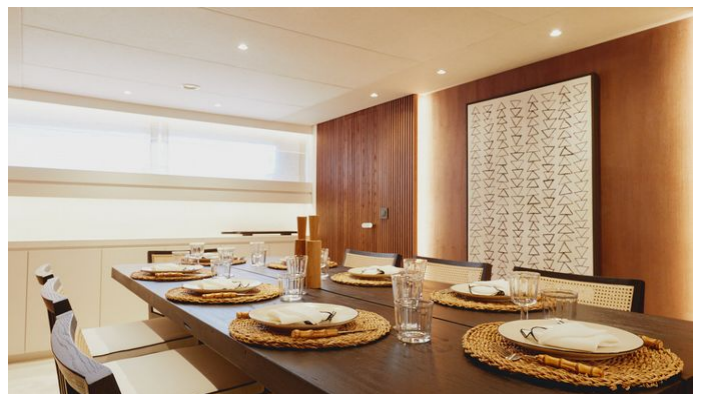

MORE PHOTOS, VIDEO OR INTERACTIVE DECK PLANS: