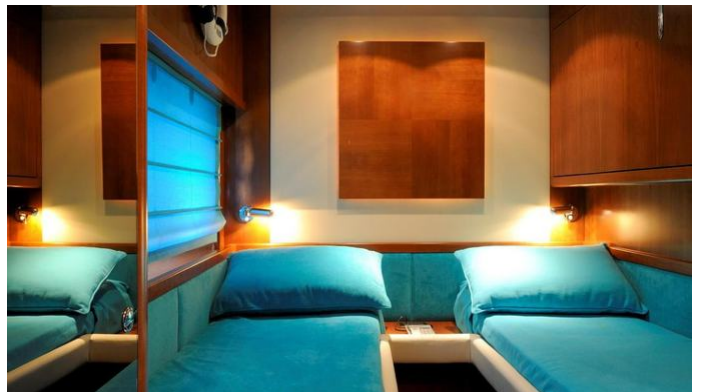

GUESTS CABINS CREW
8 **4** **3**

CABIN CONFIGURATION
1 Master 1 VIP
2 Twin

CHARTER RATES

SUMMER
from
€28,000 / week + expenses

WINTER
from
€28,000 / week + expenses

Details correct as of 5 Apr, 2025

FOR MORE INFORMATION:

[CLICK HERE](#) 

or SCAN QR CODE

MORE PHOTOS, VIDEO OR INTERACTIVE DECK PLANS:

[CLICK HERE](#)

A&I YACHT CHARTER

Superyacht A&I was built in 2006 by Alfamarine. She is a 23.8m / 78'1 Alfamarine 78 motor yacht with exterior design by . A&I offers accommodation for up to 8 guests in 4 cabins with additional room for her crew of 3. She features a variety of amenities to ensure comfortable charter vacations. She also carries an impressive collection of toys as listed below.

A&I AMENITIES & TOYS

Wi-Fi

Air Conditioning

For a full up-to-date list of leisure facilities or amenities onboard Motor Yacht A&I please contact your Yacht Charter Broker prior to booking your vacation. If there is a particular water toy that you would like, but it is not listed, then it may be possible to rent this equipment for you.