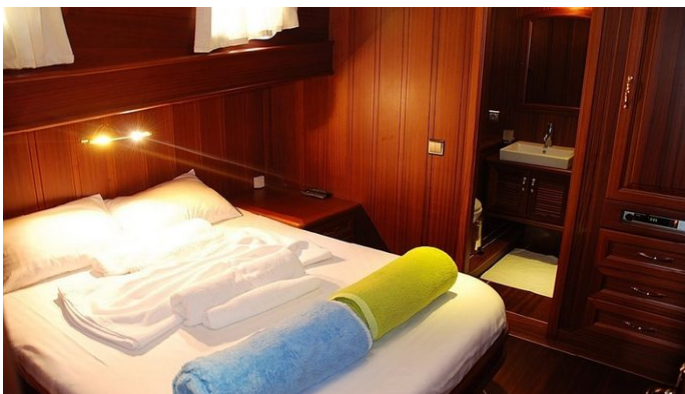

MORE PHOTOS, VIDEO OR INTERACTIVE DECK PLANS: