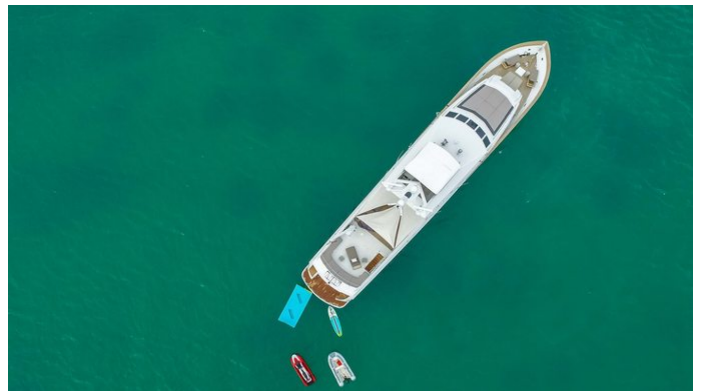

MORE PHOTOS, VIDEO OR INTERACTIVE DECK PLANS: