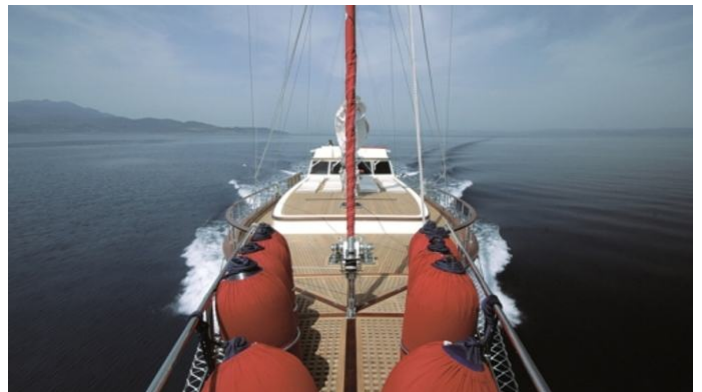

SERENITY 86

Yacht Charter Details for 'Serenity 86', the 26.21m Superyacht built by Mural Yachts

SPECIFICATIONS

LENGTH
26.21m / 86'

BEAM DRAFT
7.3m / 23'11 2.9m / 9'6

YEAR REFIT
2007

CRUISING SPEED
10 Knots

FOR MORE INFORMATION:

[CLICK HERE](#) 

or SCAN QR CODE

MORE PHOTOS, VIDEO OR INTERACTIVE DECK PLANS:

[CLICK HERE](#)

SERENITY 86 YACHT CHARTER

Superyacht SERENITY 86 was built in 2007 by Mural Yachts. She is a 26.21m / 86' motor/sailer yacht with exterior design by Mural Yachts and interior styling by Mural Yachts. Serenity 86 offers accommodation for up to 8 guests in 4 cabins with additional room for her crew of 4. She features a variety of amenities to ensure comfortable charter vacations, including, Air Conditioning & WiFi connection on board. She also carries an impressive collection of toys as listed below.

SERENITY 86 AMENITIES & TOYS

Wi-Fi

Ipod Docking

Air Conditioning

Satellite TV

Games Consoles

For a full up-to-date list of leisure facilities or amenities onboard Motor/Sailer Yacht Serenity 86 please contact your Yacht Charter Broker prior to booking your vacation. If there is a particular water toy that you would like, but it is not listed, then it may be possible to rent this equipment for you.