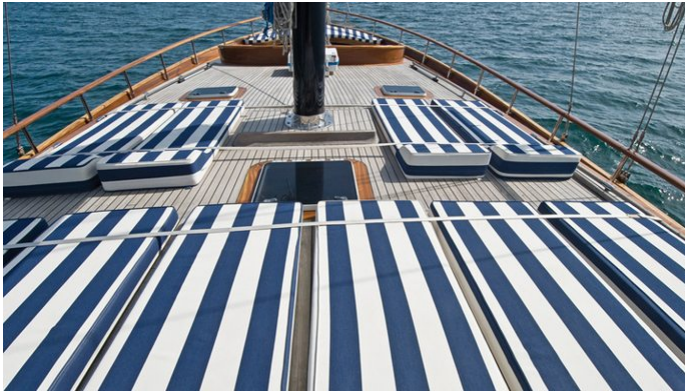

SANTA LUCIA

Yacht Charter Details for 'Santa Lucia', the 26m Superyacht built by Etemoglu Boatyard

SPECIFICATIONS

LENGTH
26m / 85'4

BEAM
6.36m / 20'10

DRAFT
2.96m / 9'9

YEAR
2006

REFIT

FOR MORE INFORMATION:

[CLICK HERE](#) 

or SCAN QR CODE

MORE PHOTOS, VIDEO OR INTERACTIVE DECK PLANS:

[CLICK HERE](#)

SANTA LUCIA YACHT CHARTER

Superyacht SANTA LUCIA was built in 2006 by Etemoglu Boatyard. She is a 26m / 85'4 Custom motor/sailer yacht with exterior design by . Santa Lucia offers accommodation for up to 8 guests in 4 cabins with additional room for her crew of 3. She features a variety of amenities to ensure comfortable charter vacations, including, Air Conditioning & WiFi connection on board. She also carries an impressive collection of toys as listed below.

SANTA LUCIA AMENITIES & TOYS

Wi-Fi

Air Conditioning

Satellite TV

Games Consoles

For a full up-to-date list of leisure facilities or amenities onboard Motor/Sailer Yacht Santa Lucia please contact your Yacht Charter Broker prior to booking your vacation. If there is a particular water toy that you would like, but it is not listed, then it may be possible to rent this equipment for you.