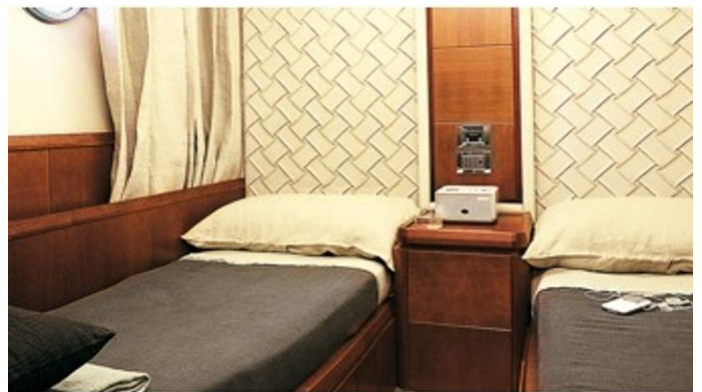

CRUISING SPEED
20 Knots

ACCOMMODATION

GUESTS	CABINS	CREW
8	4	3

CABIN CONFIGURATION

1 Master	1 VIP
2 Twin	

CHARTER RATES

SUMMER
from
€32,000 / week + expenses

WINTER
from
\$30,000 / week + expenses

Details correct as of 20 Sep, 2024

FOR MORE INFORMATION:

[CLICK HERE](#) 

or SCAN QR CODE

MORE PHOTOS, VIDEO OR INTERACTIVE DECK PLANS:

[CLICK HERE](#)

ALEXSOPHIE YACHT CHARTER

Superyacht ALEXSOPHIE was built in 2007 by Azimut. She is a 23m / 75'6 motor yacht with exterior design by . Alexsophie offers accommodation for up to 8 guests in 4 cabins with additional room for her crew of 3. She features a variety of amenities to ensure comfortable charter vacations, including, Air Conditioning & WiFi connection on board. She also carries an impressive collection of toys as listed below.

ALEXSOPHIE AMENITIES & TOYS

Wi-Fi

Air Conditioning

For a full up-to-date list of leisure facilities or amenities onboard Motor Yacht Alexsophie please contact your Yacht Charter Broker prior to booking your vacation. If there is a particular water toy that you would like, but it is not listed, then it may be possible to rent this equipment for you.