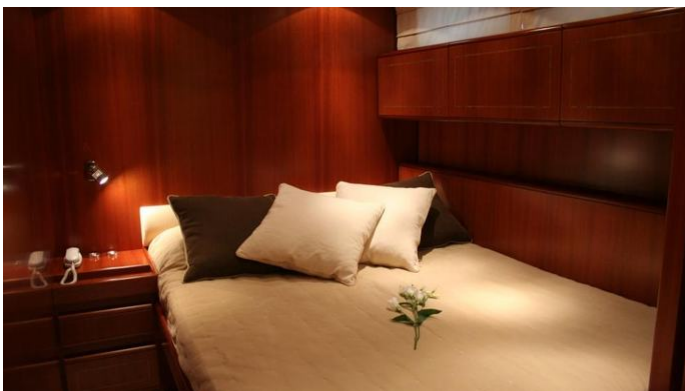

GUESTS	CABINS	CREW
7	3	2

CABIN CONFIGURATION

1 Master	1 VIP
1 Twin	1 Pullman

CHARTER RATES

Details correct as of 10 Nov, 2024

FOR MORE INFORMATION:

[CLICK HERE](#) 

or SCAN QR CODE

MORE PHOTOS, VIDEO OR INTERACTIVE DECK PLANS:

[CLICK HERE](#)

EDEN ERINA YACHT CHARTER

Superyacht EDEN ERINA was built in 2003 by Leopard. She is a 23m / 75'6 motor yacht with exterior design by and interior styling by Arno . Eden Erina offers accommodation for up to 7 guests in 3 cabins with additional room for her crew of 2. She features a variety of amenities to ensure comfortable charter vacations, including Air Conditioning. She also carries an impressive collection of toys as listed below.

EDEN ERINA AMENITIES & TOYS

Wi-Fi

Air Conditioning

For a full up-to-date list of leisure facilities or amenities onboard Motor Yacht Eden Erina please contact your Yacht Charter Broker prior to booking your vacation. If there is a particular water toy that you would like, but it is not listed, then it may be possible to rent this equipment for you.