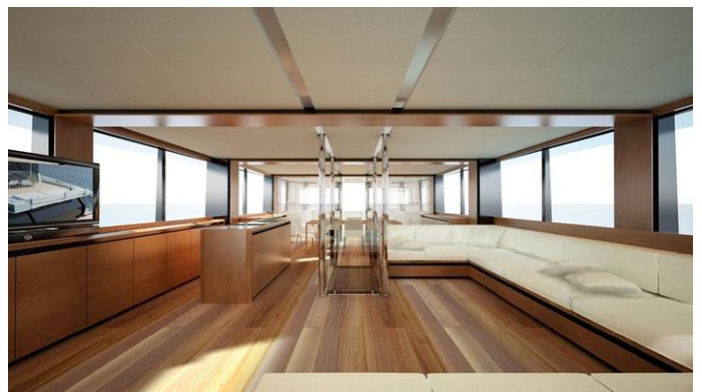

or SCAN QR CODE

MORE PHOTOS, VIDEO OR INTERACTIVE DECK PLANS:

[CLICK HERE](#)

KANGA YACHT CHARTER

Superyacht KANGA was built in 2012 by Wally. She is a 26.23m / 86'1 27 WallyAce motor yacht with exterior design by , Wally & Luca Bassani Design and interior styling by , Wally & Luca Bassani Design . Kanga offers accommodation for up to 9 guests in 4 cabins with additional room for her crew of 5. She features a variety of amenities to ensure comfortable charter vacations, including, Air Conditioning, WiFi connection on board & Stabilizers at Anchor. She also carries an impressive collection of toys as listed below.

KANGA AMENITIES & TOYS

Wi-Fi

Ipod Docking

At-Anchor Stabilizers

Air Conditioning

Satellite TV

For a full up-to-date list of leisure facilities or amenities onboard Motor Yacht Kanga please contact your Yacht Charter Broker prior to booking your vacation. If there is a particular water toy that you would like, but it is not listed, then it may be possible to rent this equipment for you.