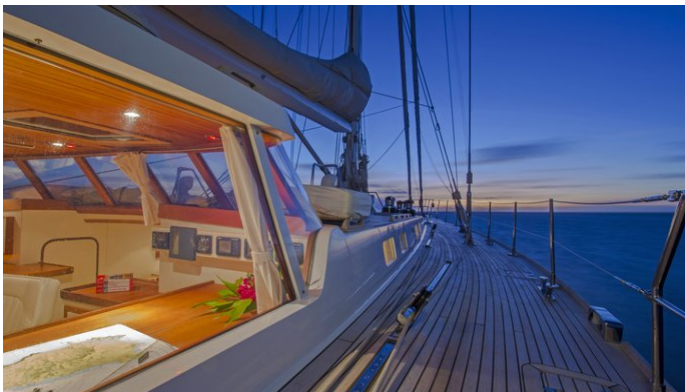

YEAR REFIT
1989 2013

CRUISING SPEED
10 Knots

ACCOMMODATION

GUESTS CABINS CREW
8 **4** **3**

CABIN CONFIGURATION
1 Master 3 Twin

CHARTER RATES

SUMMER
from
\$29,500 / week + expenses

WINTER
from
\$29,500 / week + expenses

Details correct as of 10 Nov, 2024

FOR MORE INFORMATION:

[CLICK HERE](#) 

or SCAN QR CODE

MORE PHOTOS, VIDEO OR INTERACTIVE DECK PLANS:

[CLICK HERE](#)

WISDOM YACHT CHARTER

Superyacht WISDOM was built in 1989 by CNL - Cantieri Navali Lavagna. She is a 30.5m / 100'1 sail yacht with exterior design by and interior styling by Giorgetti & Magrini . Wisdom offers accommodation for up to 8 guests in 4 cabins with additional room for her crew of 3. She features a variety of amenities to ensure comfortable charter vacations, including, Air Conditioning & WiFi connection on board. She also carries an impressive collection of toys as listed below.

WISDOM AMENITIES & TOYS

Wi-Fi

Air Conditioning

For a full up-to-date list of leisure facilities or amenities onboard Sail Yacht Wisdom please contact your Yacht Charter Broker prior to booking your vacation. If there is a particular water toy that you would like, but it is not listed, then it may be possible to rent this equipment for you.