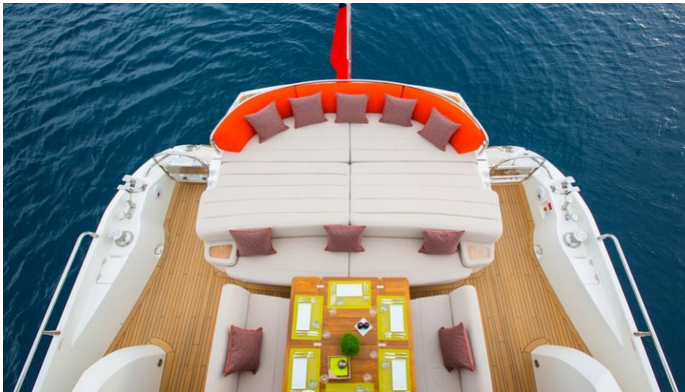

MORE PHOTOS, VIDEO OR INTERACTIVE DECK PLANS: