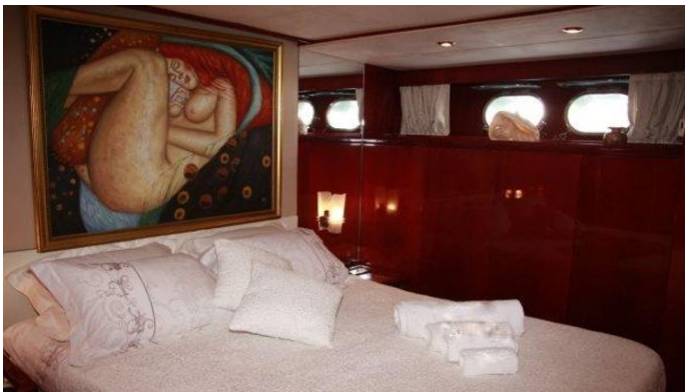

GUESTS	CABINS	CREW
8	4	4

CABIN CONFIGURATION

1 Master 1 Double
2 Twin

CHARTER RATES

Details correct as of 20 Sep, 2024

FOR MORE INFORMATION:

[CLICK HERE](#) 

or SCAN QR CODE

MORE PHOTOS, VIDEO OR INTERACTIVE DECK PLANS:

[CLICK HERE](#)

TEASER YACHT CHARTER

Superyacht TEASER was built in 1985 by Sanlorenzo. She is a 25.7m / 84'4 motor yacht with exterior design by Sanlorenzo . Teaser offers accommodation for up to 8 guests in 4 cabins with additional room for her crew of 4. She features a variety of amenities to ensure comfortable charter vacations. She also carries an impressive collection of toys as listed below.