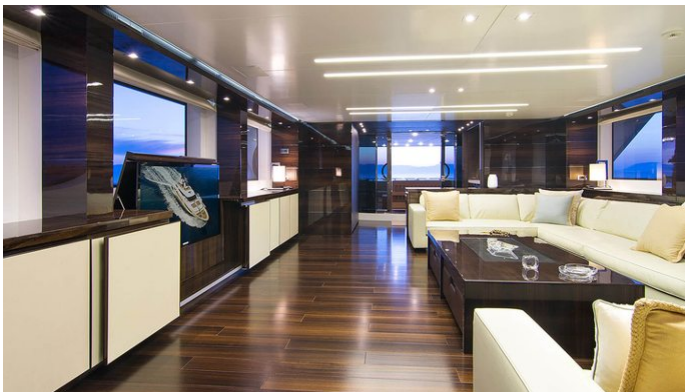

Details correct as of 20 Sep, 2024

FOR MORE INFORMATION:

[CLICK HERE](#) 

or SCAN QR CODE

MORE PHOTOS, VIDEO OR INTERACTIVE DECK PLANS:

[CLICK HERE](#)

SOURAYA YACHT CHARTER

Superyacht SOURAYA was built in 2012 by Sanlorenzo. She is a 38m / 124'8 SD122 motor yacht with exterior design by Francesco Paszkowski Design . Souraya offers accommodation for up to 12 guests in 5 cabins with additional room for her crew of . She features a variety of amenities to ensure comfortable charter vacations, including, Air Conditioning, At Anchor Stabilizers, Jacuzzi (on deck), Swimming Platform & Tender Garage. She also carries an impressive collection of toys as listed below.

Sunpads

Deck Jacuzzi

Air Conditioning

Satellite TV

For a full up-to-date list of leisure facilities or amenities onboard Motor Yacht Souraya please contact your Yacht Charter Broker prior to booking your vacation. If there is a particular water toy that you would like, but it is not listed, then it may be possible to rent this equipment for you.