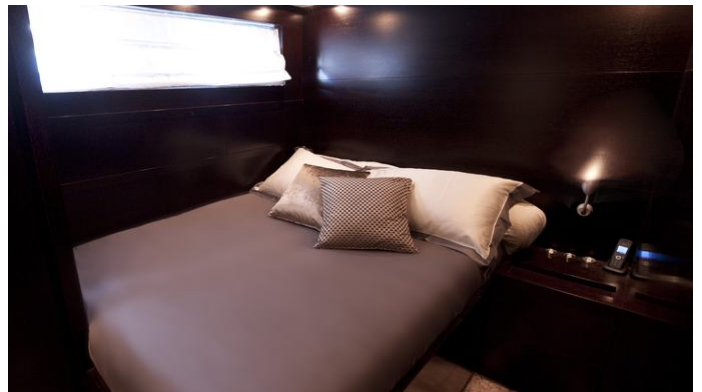

CRUISING SPEED
30 Knots

ACCOMMODATION

GUESTS	CABINS	CREW
6	3	2

CABIN CONFIGURATION

1 Master	1 Double
1 Twin	

CHARTER RATES

SUMMER
from
€22,500 / week + expenses

WINTER
from
€22,500 / week + expenses

Details correct as of 10 Nov, 2024

FOR MORE INFORMATION:

[CLICK HERE](#) 

or SCAN QR CODE

MORE PHOTOS, VIDEO OR INTERACTIVE DECK PLANS:

[CLICK HERE](#)

CRISTAL 1 YACHT CHARTER

Superyacht CRISTAL 1 was built in 2001 by Leopard. She is a 24m / 78'9" Leopard 24 motor yacht with exterior design by . Cristal 1 offers accommodation for up to 6 guests in 3 cabins with additional room for her crew of 2. She features a variety of amenities to ensure comfortable charter vacations, including Air Conditioning. She also carries an impressive collection of toys as listed below.

CRISTAL 1 AMENITIES & TOYS

Wi-Fi

Swimming Platform

Sunpads

Air Conditioning

For a full up-to-date list of leisure facilities or amenities onboard Motor Yacht Cristal 1 please contact your Yacht Charter Broker prior to booking your vacation. If there is a particular water toy that you would like, but it is not listed, then it may be possible to rent this equipment for you.