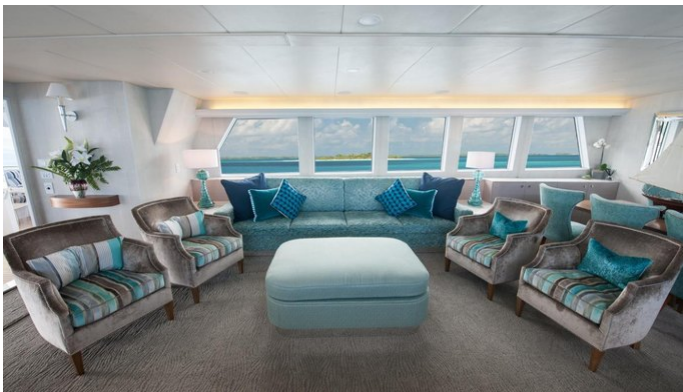

REFIT
2015

ACCOMMODATION

GUESTS	CABINS	CREW
8	4	5

CABIN CONFIGURATION

1 Master 2 Double
1 Twin

CHARTER RATES

SUMMER
from
\$70,000 / week + expenses

WINTER
from
\$70,000 / week + expenses

Details correct as of 10 Nov, 2024

FOR MORE INFORMATION:

[CLICK HERE](#)

or SCAN QR CODE

MORE PHOTOS, VIDEO OR INTERACTIVE DECK PLANS:

[CLICK HERE](#)

SHORETHING YACHT CHARTER

Superyacht SHORETHING was built in 1986 by Lloyds Ships. She is a 34.5m / 113'2 motor yacht with exterior design by Jack Hargrave and interior styling by Glade Johnson Design . Shorething offers accommodation for up to 8 guests in 4 cabins with additional room for her crew of 5. She features a variety of amenities to ensure comfortable charter vacations, including At Anchor Stabilizers. She also carries an impressive collection of toys as listed below.