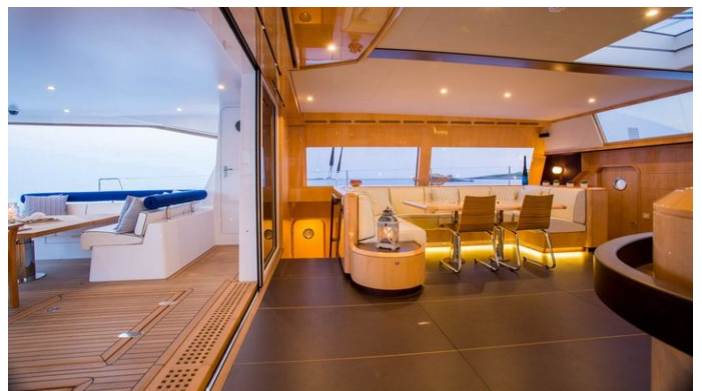

CRUISING SPEED
10 Knots

ACCOMMODATION

GUESTS CABINS CREW

8 **4** **5**

CABIN CONFIGURATION
1 Master 3 Double

CHARTER RATES

SUMMER
from
€70,000 / week + expenses

WINTER
from
\$85,000 / week + expenses

Details correct as of 19 Sep, 2024

FOR MORE INFORMATION:

[CLICK HERE](#) 

or SCAN QR CODE

MORE PHOTOS, VIDEO OR INTERACTIVE DECK PLANS:

[CLICK HERE](#)

WINDQUEST YACHT CHARTER

Superyacht WINDQUEST was built in 2014 by JFA Chantier Naval. She is a 26.24m / 86'1 Long Island 85 sail yacht with exterior design by Marc Lombard and interior styling by Marc Lombard . WindQuest offers accommodation for up to 8 guests in 4 cabins with additional room for her crew of 5. She features a variety of amenities to ensure comfortable charter vacations, including, Air Conditioning & WiFi connection on board. She also carries an impressive collection of toys as listed below.

WINDQUEST AMENITIES & TOYS

Wi-Fi

Air Conditioning

For a full up-to-date list of leisure facilities or amenities onboard Sail Yacht WindQuest please contact your Yacht Charter Broker prior to booking your vacation. If there is a particular water toy that you would like, but it is not listed, then it may be possible to rent this equipment for you.