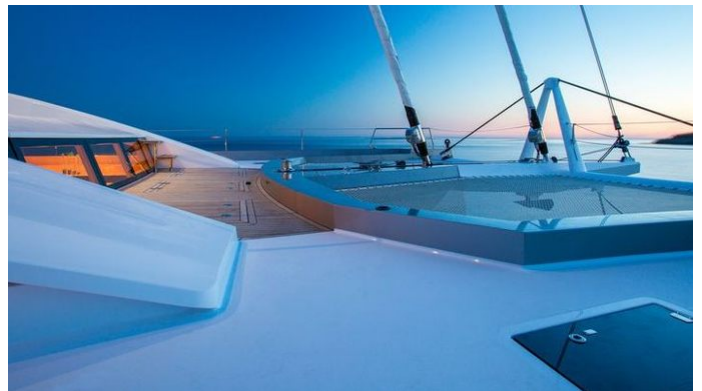

Details correct as of 19 Sep, 2024

FOR MORE INFORMATION:

[CLICK HERE](#) 

or SCAN QR CODE

MORE PHOTOS, VIDEO OR INTERACTIVE DECK PLANS:

[CLICK HERE](#)

WINDQUEST YACHT CHARTER

Superyacht WINDQUEST was built in 2014 by JFA Chantier Naval. She is a 26.24m / 86'1 Long Island 85 sail yacht with exterior design by Marc Lombard and interior styling by Marc Lombard . WindQuest offers accommodation for up to 8 guests in 4 cabins with additional room for her crew of 5. She features a variety of amenities to ensure comfortable charter vacations, including, Air Conditioning & WiFi connection on board. She also carries an impressive collection of toys as listed below.

WINDQUEST AMENITIES & TOYS

Wi-Fi

Air Conditioning

For a full up-to-date list of leisure facilities or amenities onboard Sail Yacht WindQuest please contact your Yacht Charter Broker prior to booking your vacation. If there is a particular water toy that you would like, but it is not listed, then it may be possible to rent this equipment for you.