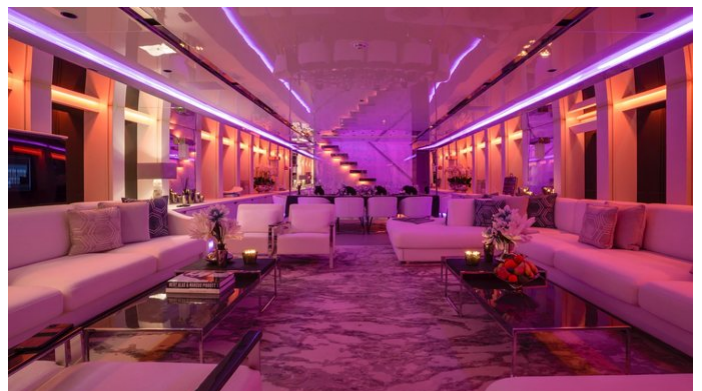

FOR MORE INFORMATION:

[CLICK HERE](#)

or SCAN QR CODE

MORE PHOTOS, VIDEO OR INTERACTIVE DECK PLANS:

[CLICK HERE](#)

FOREVER YACHT CHARTER

Superyacht FOREVER was built in 2015 by Logica Yachts. She is a 44.81m / 147' Custom motor yacht with exterior design by Luca Brenta & Co and interior styling by Martin Kemp Design . Forever offers accommodation for up to 12 guests in 6 cabins with additional room for her crew of 9. She features a variety of amenities to ensure comfortable charter vacations, including, Swimming Pool, Beach Club, Tender Garage, Swimming Platform & Air Conditioning. She also carries an impressive collection of toys as listed below.