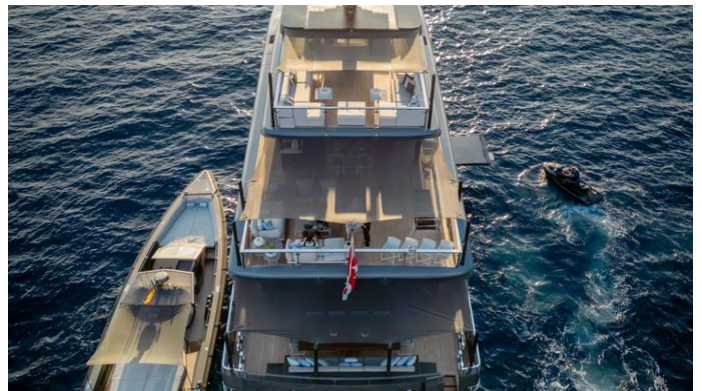

FOREVER

Yacht Charter Details for 'Forever', the 44.81m Superyacht built by Logica Yachts

SPECIFICATIONS

LENGTH
44.81m / 147'

BEAM DRAFT
8.8m / 28'10 2.45m / 8'

YEAR REFIT
2015 2023

CRUISING SPEED
14.7 Knots

FOR MORE INFORMATION:

[CLICK HERE](#)

or SCAN QR CODE

MORE PHOTOS, VIDEO OR INTERACTIVE DECK PLANS:

[CLICK HERE](#)

FOREVER YACHT CHARTER

Superyacht FOREVER was built in 2015 by Logica Yachts. She is a 44.81m / 147' Custom motor yacht with exterior design by Luca Brenta & Co and interior styling by Martin Kemp Design . Forever offers accommodation for up to 12 guests in 6 cabins with additional room for her crew of 9. She features a variety of amenities to ensure comfortable charter vacations, including, Swimming Pool, Beach Club, Tender Garage, Swimming Platform & Air Conditioning. She also carries an impressive collection of toys as listed below.

FOREVER AMENITIES & TOYS

Tender Garage

Gym Equipment

Exterior Bar

Stabilizers Underway

Sun Deck

Wi-Fi

Swimming Platform