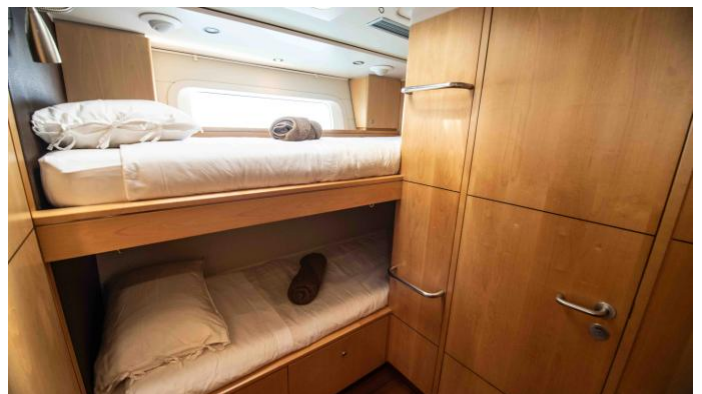

ACCOMMODATION

GUESTS	CABINS	CREW
6	3	3

CABIN CONFIGURATION
1 Master 1 Double
1 Double/Twin

CHARTER RATES

SUMMER
from
€32,000 / week + expenses

WINTER
from
€32,000 / week + expenses

Details correct as of 8 Apr, 2026

FOR MORE INFORMATION:

[CLICK HERE](#) 

or SCAN QR CODE

MORE PHOTOS, VIDEO OR INTERACTIVE DECK PLANS:

 [CLICK HERE](#)

BLACK PEARL II YACHT CHARTER

Superyacht BLACK PEARL II was built in 2008 by Baltic Yachts. She is a 23.6m / 77'5" sail yacht with exterior design by and interior styling by Rhoades Young. Black Pearl II offers accommodation for up to 6 guests in 3 cabins with additional room for her crew of 3. She features a variety of amenities to ensure comfortable charter vacations, including Air Conditioning. She also carries an impressive collection of toys as listed below.

BLACK PEARL II AMENITIES & TOYS

Sun Deck

Air Conditioning

For a full up-to-date list of leisure facilities or amenities onboard Sail Yacht Black Pearl II please contact your Yacht Charter Broker prior to booking your vacation. If there is a particular water toy that you would like, but it is not listed, then it may be possible to rent this equipment for you.