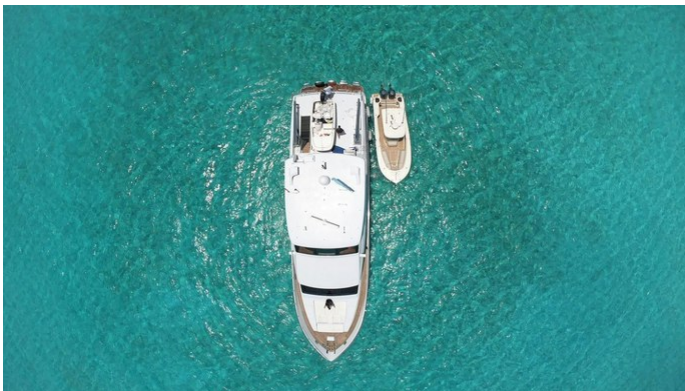

TORTUGA

Yacht Charter Details for 'Tortuga', the 24.99m Superyacht built by Monte Fino

SPECIFICATIONS

LENGTH
24.99m / 82'

BEAM DRAFT
6.1m / 20' 1.6m / 5'3

YEAR REFIT
1999 2018

CRUISING SPEED
17 Knots

ACCOMMODATION

or SCAN QR CODE

MORE PHOTOS, VIDEO OR INTERACTIVE DECK PLANS:

[CLICK HERE](#)

TORTUGA YACHT CHARTER

Superyacht TORTUGA was built in 1999 by Monte Fino. She is a 24.99m / 82' Monte Fino 82 motor yacht with exterior design by Monte Fino . Tortuga offers accommodation for up to 6 guests in 3 cabins with additional room for her crew of 4. She features a variety of amenities to ensure comfortable charter vacations. She also carries an impressive collection of toys as listed below.

TORTUGA AMENITIES & TOYS

Wi-Fi

Swimming Platform

Sunpads

Air Conditioning

BBQ

For a full up-to-date list of leisure facilities or amenities onboard Motor Yacht Tortuga please contact your Yacht Charter Broker prior to booking your vacation. If there is a particular water toy that you would like, but it is not listed, then it may be possible to rent this equipment for you.