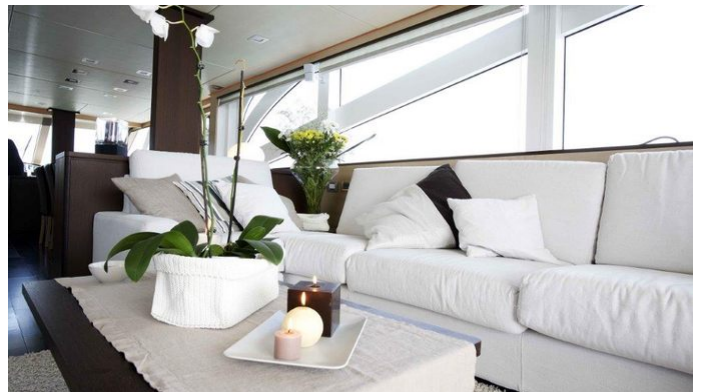

MORE PHOTOS, VIDEO OR INTERACTIVE DECK PLANS: