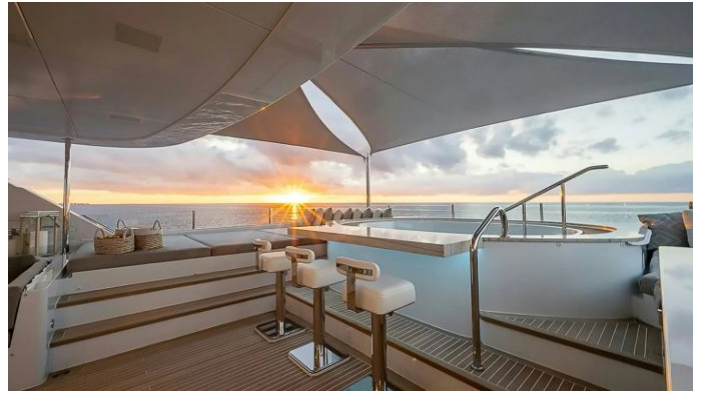

MORE PHOTOS, VIDEO OR INTERACTIVE DECK PLANS:

[CLICK HERE](#)