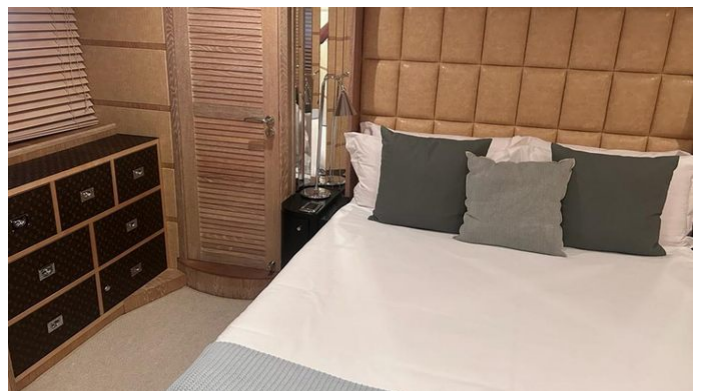

MORE PHOTOS, VIDEO OR INTERACTIVE DECK PLANS: