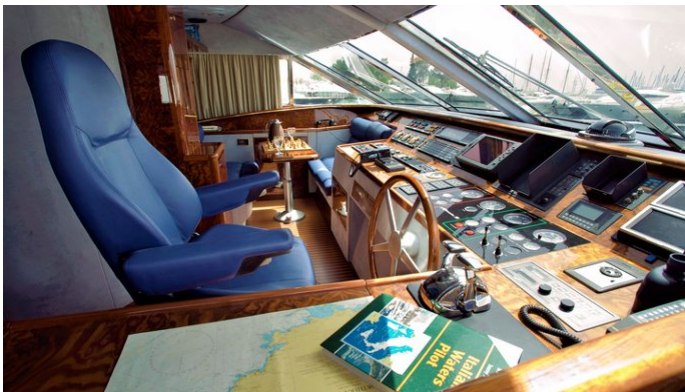

Details correct as of 20 Sep, 2024

FOR MORE INFORMATION:

[CLICK HERE](#)

or SCAN QR CODE

MORE PHOTOS, VIDEO OR INTERACTIVE DECK PLANS:

[CLICK HERE](#)

WISH YACHT CHARTER

Superyacht WISH was built in 1997 by Alfamarine. She is a 27.2m / 89'3 motor yacht with exterior design by . Wish offers accommodation for up to 10 guests in 4 cabins with additional room for her crew of 5. She features a variety of amenities to ensure comfortable charter vacations, including WiFi connection on board. She also carries an impressive collection of toys as listed below.

WISH AMENITIES & TOYS

Underwater Lights

Wi-Fi

Swimming Platform

Sunpads

Air Conditioning

For a full up-to-date list of leisure facilities or amenities onboard Motor Yacht Wish please contact your Yacht Charter Broker prior to booking your vacation. If there is a particular water toy that you would like, but it is not listed, then it may be possible to rent this equipment for you.