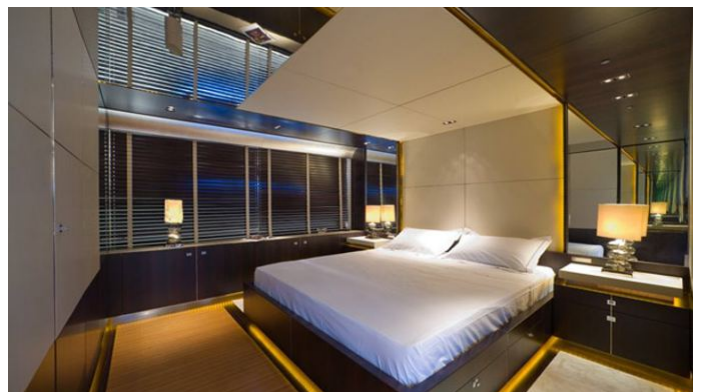

CRUISING SPEED
32 Knots

ACCOMMODATION

GUESTS	CABINS	CREW
10	5	5

CABIN CONFIGURATION

1 Master	1 VIP
3 Twin	2 Pullman

CHARTER RATES

SUMMER
from
€59,500 / week + expenses

WINTER
from
€59,500 / week + expenses

Details correct as of 10 Nov, 2024

FOR MORE INFORMATION:

[CLICK HERE](#) 

or SCAN QR CODE

MORE PHOTOS, VIDEO OR INTERACTIVE DECK PLANS:

[CLICK HERE](#)

ALE.MIA YACHT CHARTER

Superyacht ALE.MIA was built in 2009 by Italcraft. She is a 32m / 105' Italcraft 105 motor yacht with exterior design by . Ale.Mia offers accommodation for up to 10 guests in 5 cabins with additional room for her crew of 5. She features a variety of amenities to ensure comfortable charter vacations, including, Air Conditioning & WiFi connection on board. She also carries an impressive collection of toys as listed below.

ALE.MIA AMENITIES & TOYS

Wi-Fi

Air Conditioning

Satellite TV

For a full up-to-date list of leisure facilities or amenities onboard Motor Yacht Ale.Mia please contact your Yacht Charter Broker prior to booking your vacation. If there is a particular water toy that you would like, but it is not listed, then it may be possible to rent this equipment for you.