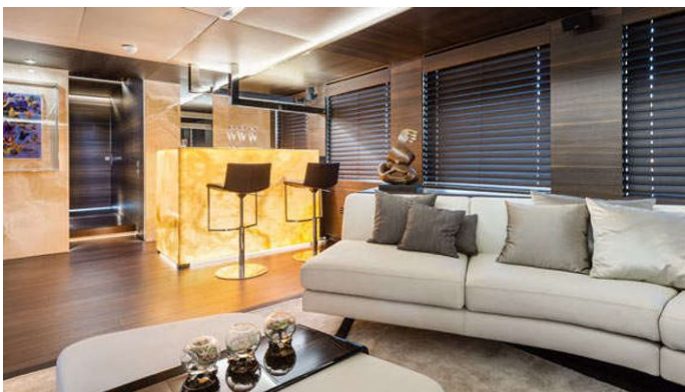

MORE PHOTOS, VIDEO OR INTERACTIVE DECK PLANS: