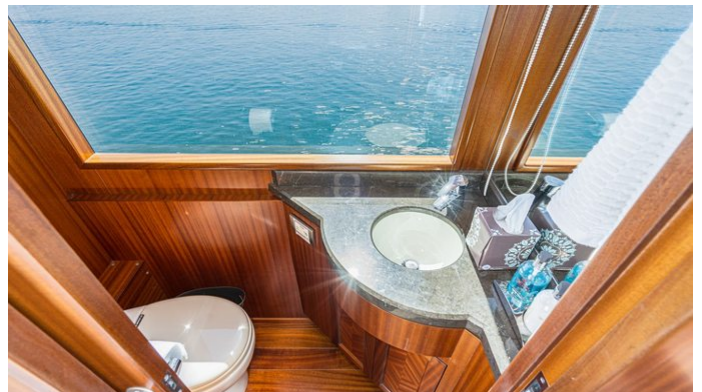

MORE PHOTOS, VIDEO OR INTERACTIVE DECK PLANS: