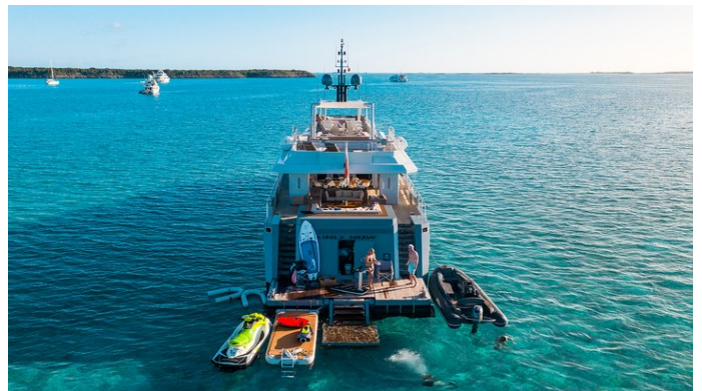

MORE PHOTOS, VIDEO OR INTERACTIVE DECK PLANS:

This document is not contractual. The yacht charters and their particulars displayed in the results above are displayed in good faith and whilst believed to be correct are not guaranteed. YachtCharterFleet.com does not warrant or assume any legal liability or responsibility for the accuracy, completeness, or usefulness of any information and/or images displayed. All information is subject to change without notice and is without warranty. Your preferred charter broker should provide you with yacht specifications, brochure and rates for your chosen dates during your charter yacht selection process. Starting prices are shown in a range of currencies for a one-week charter, unless otherwise indicated.