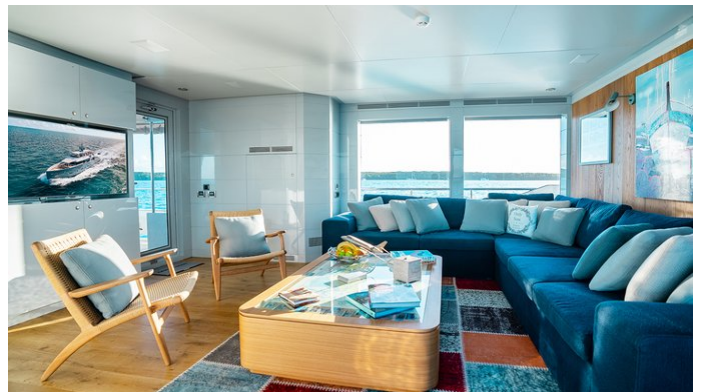

MORE PHOTOS, VIDEO OR INTERACTIVE DECK PLANS:

This document is not contractual. The yacht charters and their particulars displayed in the results above are displayed in good faith and whilst believed to be correct are not guaranteed. YachtCharterFleet.com does not warrant or assume any legal liability or responsibility for the accuracy, completeness, or usefulness of any information and/or images displayed. All information is subject to change without notice and is without warranty. Your preferred charter broker should provide you with yacht specifications, brochure and rates for your chosen dates during your charter yacht selection process. Starting prices are shown in a range of currencies for a one-week charter, unless otherwise indicated.