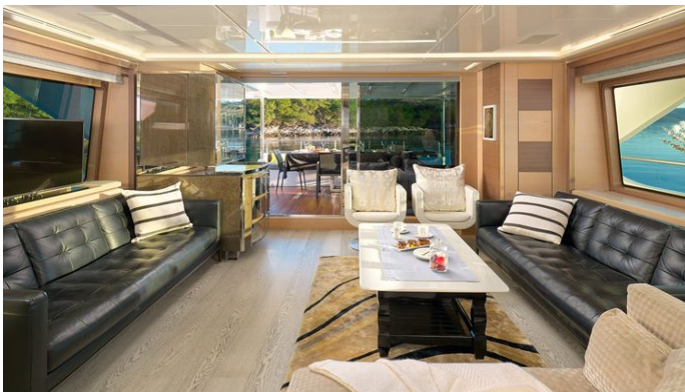

FOR MORE INFORMATION:

[CLICK HERE](#) 

or SCAN QR CODE

MORE PHOTOS, VIDEO OR INTERACTIVE DECK PLANS:

[CLICK HERE](#)

OCEAN DRIVE YACHT CHARTER

Superyacht OCEAN DRIVE was built in 2012 by Benetti. She is a 28.5m / 93'6 Delfino 93' motor yacht with exterior design by Stefano Righini and interior styling by Carlo Galeazzi . Ocean Drive offers accommodation for up to 12 guests in 5 cabins with additional room for her crew of 5. She features a variety of amenities to ensure comfortable charter vacations, including, Hydraulic Swim Platform, Sun Deck, Sunpads, Underwater Lights, Air Conditioning, Deck Jacuzzi, Stabilisers underway, Stabilizers at Anchor & WiFi connection on board. She also carries an impressive collection of toys as listed below.