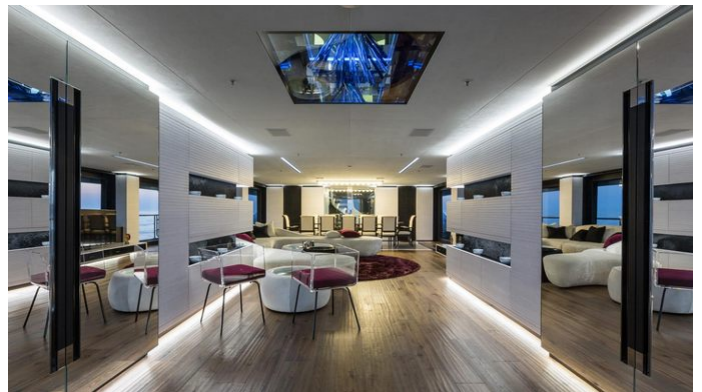

MORE PHOTOS, VIDEO OR INTERACTIVE DECK PLANS: