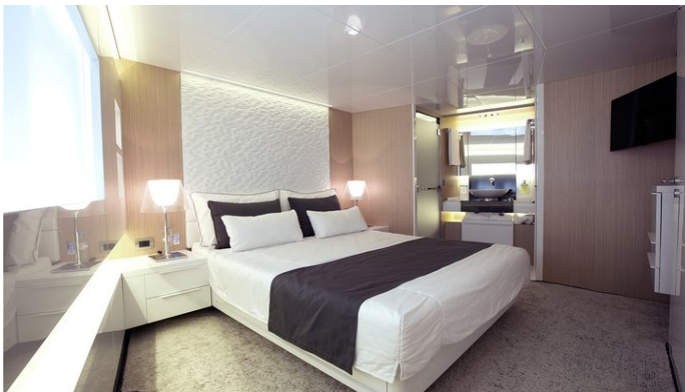

MORE PHOTOS, VIDEO OR INTERACTIVE DECK PLANS: