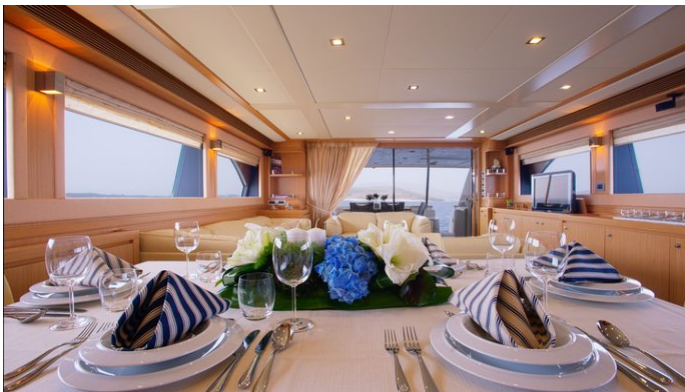

CRUISING SPEED
13 Knots

ACCOMMODATION

GUESTS CABINS CREW
11 5 5

CABIN CONFIGURATION

1 Master 1 VIP
1 Double 2 Twin
4 Pullman

CHARTER RATES

SUMMER
from
€41,000 / week + expenses

WINTER
from
€41,000 / week + expenses

Details correct as of 20 Sep, 2024

FOR MORE INFORMATION:

[CLICK HERE](#) 

or SCAN QR CODE

MORE PHOTOS, VIDEO OR INTERACTIVE DECK PLANS:

[CLICK HERE](#)

DANA YACHT CHARTER

Superyacht DANA was built in 2008 by Custom Line. She is a 26.21m / 86' Navetta 26 motor yacht with exterior design by Zuccon . Dana offers accommodation for up to 11 guests in 5 cabins with additional room for her crew of 5. She features a variety of amenities to ensure comfortable charter vacations, including, Air Conditioning, Stabilizers at Anchor & Stabilisers underway. She also carries an impressive collection of toys as listed below.

DANA AMENITIES & TOYS

Stabilizers Underway

Wi-Fi

At-Anchor Stabilizers

Air Conditioning

For a full up-to-date list of leisure facilities or amenities onboard Motor Yacht Dana please contact your Yacht Charter Broker prior to booking your vacation. If there is a particular water toy that you would like, but it is not listed, then it may be possible to rent this equipment for you.