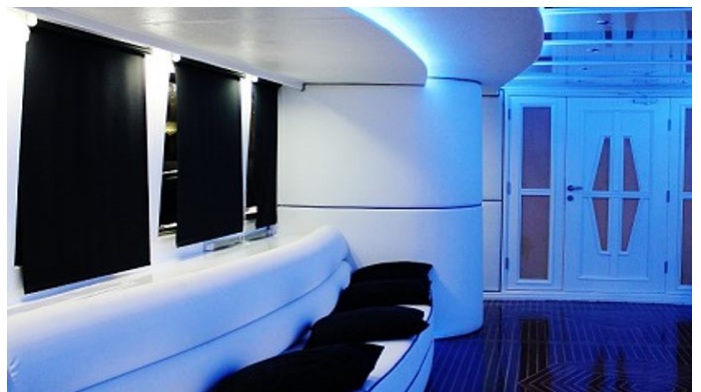

MORE PHOTOS, VIDEO OR INTERACTIVE DECK PLANS: