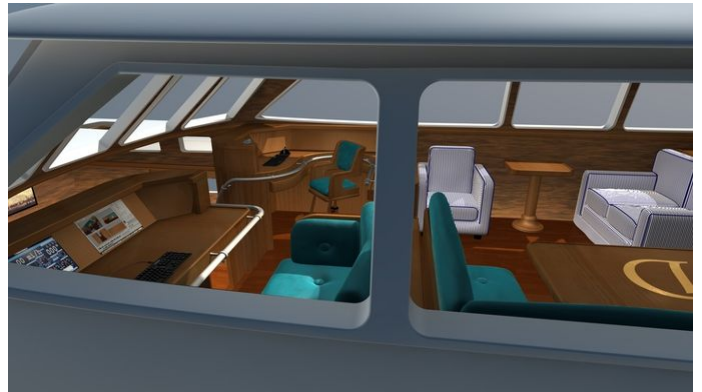

[CLICK HERE](#) 

or SCAN QR CODE

MORE PHOTOS, VIDEO OR INTERACTIVE DECK PLANS:

[CLICK HERE](#)

DOMICIL YACHT CHARTER

Superyacht DOMICIL was built in 2013 by SRF Holland. She is a 25.91m / 85' sail yacht with exterior design by . Domicil offers accommodation for up to 4 guests in 2 cabins with additional room for her crew of 2. She features a variety of amenities to ensure comfortable charter vacations, including, Air Conditioning & WiFi connection on board. She also carries an impressive collection of toys as listed below.

DOMICIL AMENITIES & TOYS

Wi-Fi

Air Conditioning

For a full up-to-date list of leisure facilities or amenities onboard Sail Yacht Domicil please contact your Yacht Charter Broker prior to booking your vacation. If there is a particular water toy that you would like, but it is not listed, then it may be possible to rent this equipment for you.