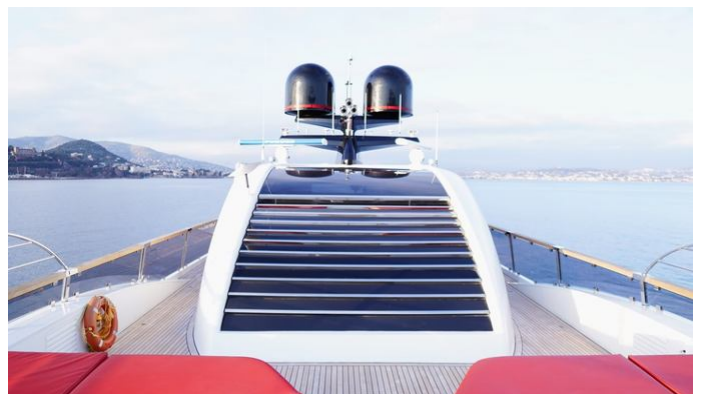

MORE PHOTOS, VIDEO OR INTERACTIVE DECK PLANS: