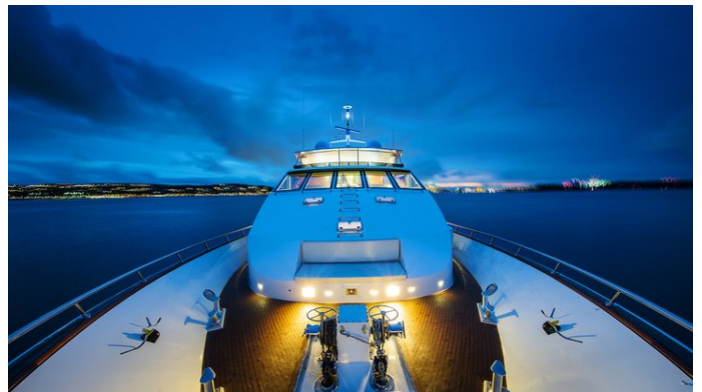

MORE PHOTOS, VIDEO OR INTERACTIVE DECK PLANS: