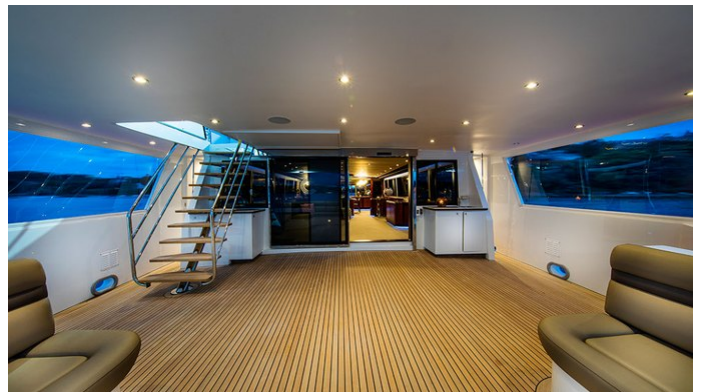

MORE PHOTOS, VIDEO OR INTERACTIVE DECK PLANS: