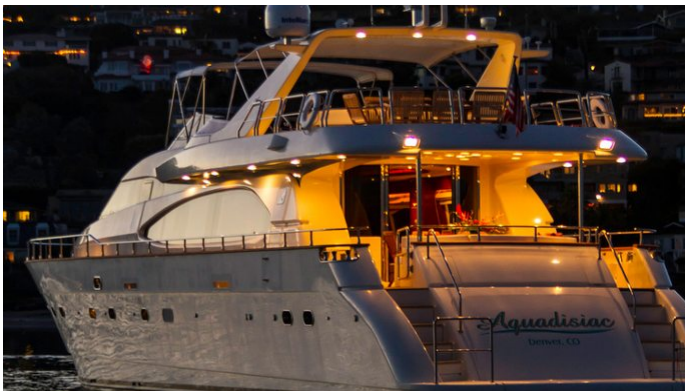

SEA HAWK

Yacht Charter Details for 'Sea Hawk', the 25.9m Superyacht built by Azimut

SPECIFICATIONS

LENGTH
25.9m / 85'

BEAM DRAFT
6.4m / 21' 1.73m / 5'8"

YEAR REFIT
2002 2012

CRUISING SPEED
20 Knots

ACCOMMODATION

FOR MORE INFORMATION:

[CLICK HERE](#) 

or SCAN QR CODE

MORE PHOTOS, VIDEO OR INTERACTIVE DECK PLANS:

[CLICK HERE](#)

SEA HAWK YACHT CHARTER

Superyacht SEA HAWK was built in 2002 by Azimut. She is a 25.9m / 85' Azimut 85 Ultimate motor yacht with exterior design by Stefano Righini and interior styling by Azimut . Sea Hawk offers accommodation for up to 8 guests in 4 cabins with additional room for her crew of 4. She features a variety of amenities to ensure comfortable charter vacations, including, Bow Thruster & Tender Garage. She also carries an impressive collection of toys as listed below.

SEA HAWK AMENITIES & TOYS

Tender Garage

Bow Thruster

For a full up-to-date list of leisure facilities or amenities onboard Motor Yacht Sea Hawk please contact your Yacht Charter Broker prior to booking your vacation. If there is a particular water toy that you would like, but it is not listed, then it may be possible to rent this equipment for you.