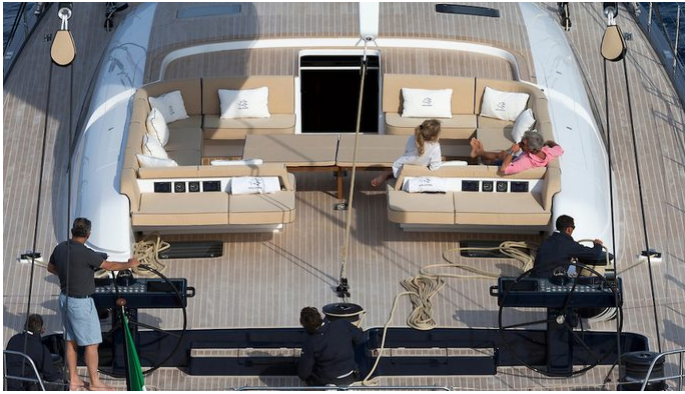

MORE PHOTOS, VIDEO OR INTERACTIVE DECK PLANS: