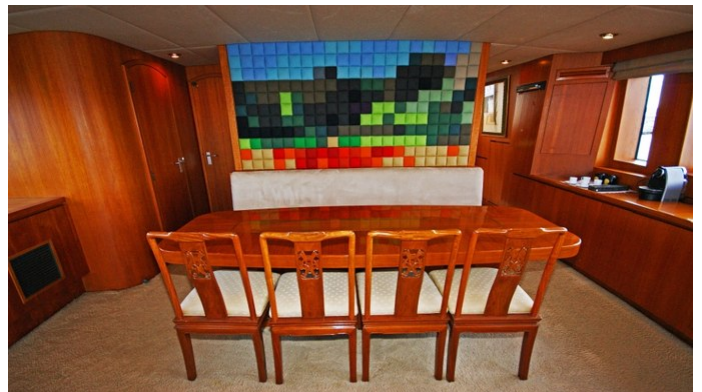

FOR MORE INFORMATION:

[CLICK HERE](#) 

or SCAN QR CODE

MORE PHOTOS, VIDEO OR INTERACTIVE DECK PLANS:

[CLICK HERE](#)

PIXEL YACHT CHARTER

Superyacht PIXEL was built in 2001 by Cheoy Lee. She is a 28m / 91'10 motor yacht with exterior design by Tom Fexas Yacht Design . Pixel offers accommodation for up to 9 guests in 4 cabins with additional room for her crew of 4. She features a variety of amenities to ensure comfortable charter vacations, including, Swimming Platform & Air Conditioning. She also carries an impressive collection of toys as listed below.

PIXEL AMENITIES & TOYS

Swimming Platform

Air Conditioning

For a full up-to-date list of leisure facilities or amenities onboard Motor Yacht Pixel please contact your Yacht Charter Broker prior to booking your vacation. If there is a particular water toy that you would like, but it is not listed, then it may be possible to rent this equipment for you.