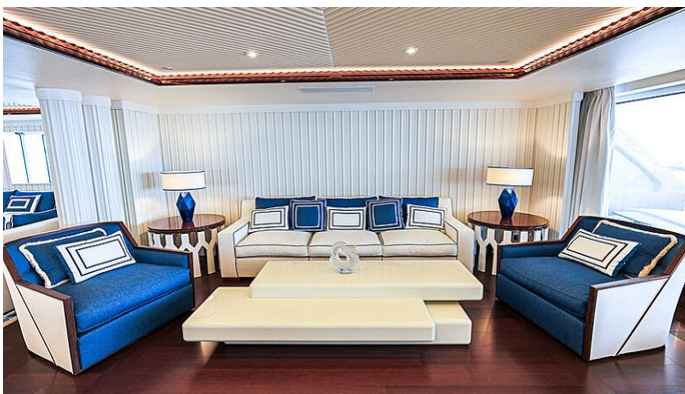

MORE PHOTOS, VIDEO OR INTERACTIVE DECK PLANS:

This document is not contractual. The yacht charters and their particulars displayed in the results above are displayed in good faith and whilst believed to be correct are not guaranteed. YachtCharterFleet.com does not warrant or assume any legal liability or responsibility for the accuracy, completeness, or usefulness of any information and/or images displayed. All information is subject to change without notice and is without warranty. Your preferred charter broker should provide you with yacht specifications, brochure and rates for your chosen dates during your charter yacht selection process. Starting prices are shown in a range of currencies for a one-week charter, unless otherwise indicated.