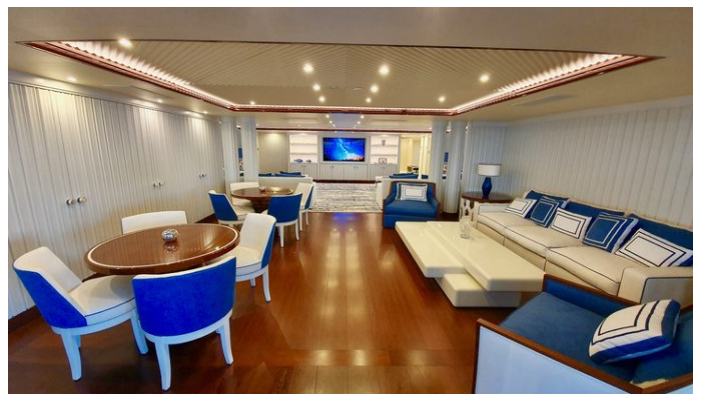

MORE PHOTOS, VIDEO OR INTERACTIVE DECK PLANS:

This document is not contractual. The yacht charters and their particulars displayed in the results above are displayed in good faith and whilst believed to be correct are not guaranteed. YachtCharterFleet.com does not warrant or assume any legal liability or responsibility for the accuracy, completeness, or usefulness of any information and/or images displayed. All information is subject to change without notice and is without warranty. Your preferred charter broker should provide you with yacht specifications, brochure and rates for your chosen dates during your charter yacht selection process. Starting prices are shown in a range of currencies for a one-week charter, unless otherwise indicated.